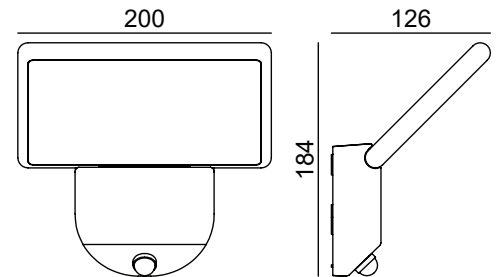

WALL LAMP OUTDOOR LIGHT

TECHNICAL SHEET

KL-W321/PIR

KEYLIGHT

SPAIN

PRODUCTOS DE ILUMINACION

FEATURES

- 220-240V
- CE ROHS Certified
- Aluminum die-casting body
- PC Diffuser
- 3-years warranty

Lighting snapshot

SPECIFICATIONS

Product Code	KL-W321 PIR
Power	20W
Input	220-240V
Luminous flux	850 lm
Color Temperature	2700k-6500k
Beam Angle	120°
Power factor	≥0.92
CRI	80
Finishing Colors	White/Silver Grey/Dark Grey/Black
LED Type	SMD
IP Rating	IP65 Class 1
Size	200mm*184mm*126mm
Warranty	3 years